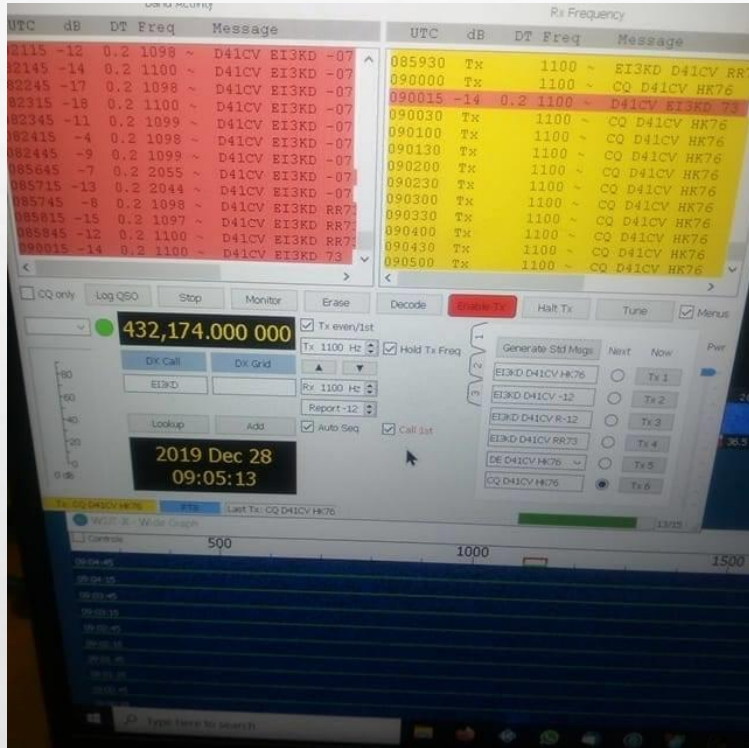

ATTIVITÀ COMPLEMENTARI: I COLPACCI DX IN 70CM