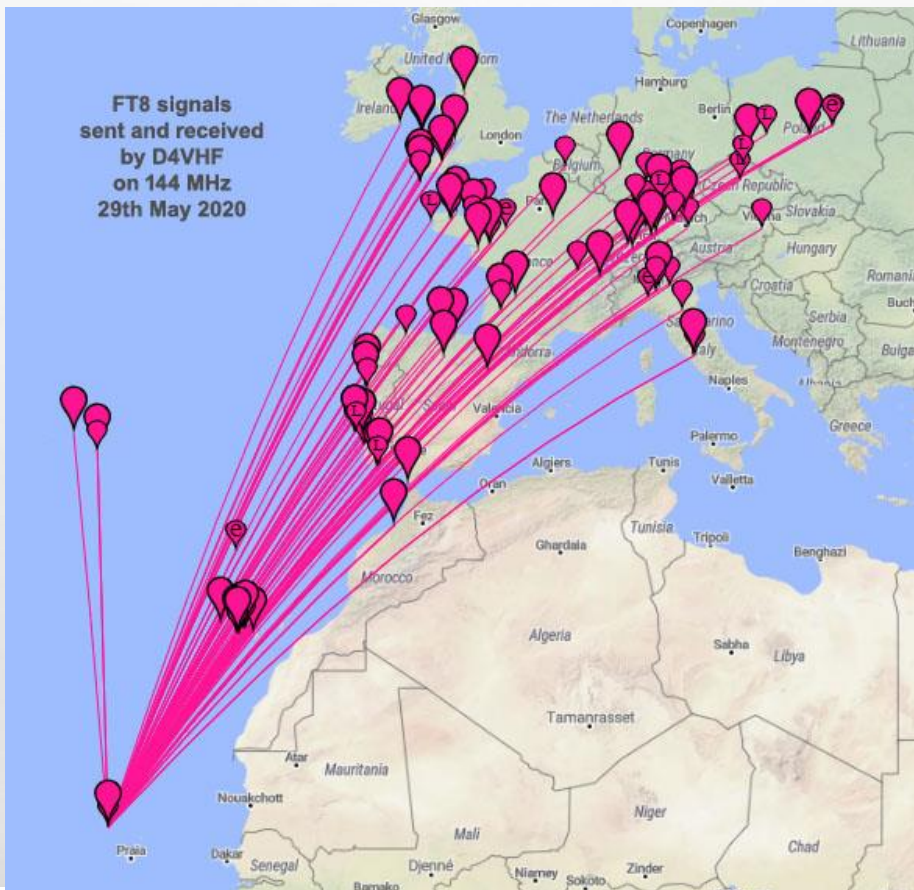

ATTIVITÀ COMPLEMENTARI: RX RECORD E QSO

D4VHF worked on 02 JULY 2020 on 144 MHz

```
IZ2MHO <gridsquare:4>JN45 <mode:FT8 <rst_sent:+03 <rst_rcvd:-06
EA8AR <gridsquare:0> <mode:FT8 <rst_sent:+04 <rst_rcvd:+07
EA7JLM <gridsquare:IM66 <mode:FT8 <rst_sent:+15 <rst_rcvd:+19
EA7TB <gridsquare:0> <mode:FT8 <rst_sent:-16 <rst_rcvd:-16
IK0SMG <gridsquare:JN61 <mode:FT8 <rst_sent:-03 <rst_rcvd:-11
EA7SL <gridsquare:IM76 <mode:FT8 <rst_sent:-10 <rst_rcvd:-08
EA8CSB <gridsquare:IL18 <mode:FT8 <rst_sent:-08 <rst_rcvd:-05
IK3VZO <gridsquare:JN55 <mode:FT8 <rst_sent:-19 <rst_rcvd:-01
S50TA <gridsquare:0> <mode:FT8 <rst_sent:+08 <rst_rcvd:+01
IZ3NOC <gridsquare:0> <mode:FT8 <rst_sent:-03 <rst_rcvd:-12
S50TA <gridsquare:0> <mode:FT8 <rst_sent:+01 <rst_rcvd:0>
S50TA <gridsquare:0> <mode:FT8 <rst_sent:-19 <rst_rcvd:-06
IV3NDC <gridsquare:0> <mode:FT8 <rst_sent:-06 <rst_rcvd:-06
IW3GJF <gridsquare:0> <mode:FT8 <rst_sent:-12 <rst_rcvd:-06
S50TA <gridsquare:0> <mode:FT8 <rst_sent:-03 <rst_rcvd:0>
IV3GTH <gridsquare:JN65 <mode:FT8 <rst_sent:-17 <rst_rcvd:-11
IZ3QFG <gridsquare:0> <mode:FT8 <rst_sent:-05 <rst_rcvd:0>
EA8DGZ <gridsquare:IL28 <mode:FT8 <rst_sent:-10 <rst_rcvd:-10
S57A <gridsquare:JN65 <mode:FT8 <rst_sent:+02 <rst_rcvd:-06
IK4FMT <gridsquare:JN54 <mode:FT8 <rst_sent:-15 <rst_rcvd:-21
IK4DRY <gridsquare:0> <mode:FT8 <rst_sent:-11 <rst_rcvd:-07
9A3CX <gridsquare:JN65 <mode:FT8 <rst_sent:+00 <rst_rcvd:-01
9A3K <gridsquare:JN65 <mode:FT8 <rst_sent:+05 <rst_rcvd:+01
9A6NA <gridsquare:JN86 <mode:FT8 <rst_sent:-12 <rst_rcvd:-19
9A2RD <gridsquare:JN65 <mode:FT8 <rst_sent:+13 <rst_rcvd:-09
9A5BWW <gridsquare:JN86 <mode:FT8 <rst_sent:-05 <rst_rcvd:-16
9A1UN <gridsquare:JN65 <mode:FT8 <rst_sent:-10 <rst_rcvd:-07
IV3GB0 <gridsquare:JN66 <mode:FT8 <rst_sent:+17 <rst_rcvd:-07
9A5CW <gridsquare:JN65 <mode:FT8 <rst_sent:-06 <rst_rcvd:-13
EA7SL <gridsquare:IM76 <mode:FT8 <rst_sent:+07 <rst_rcvd:+02
```