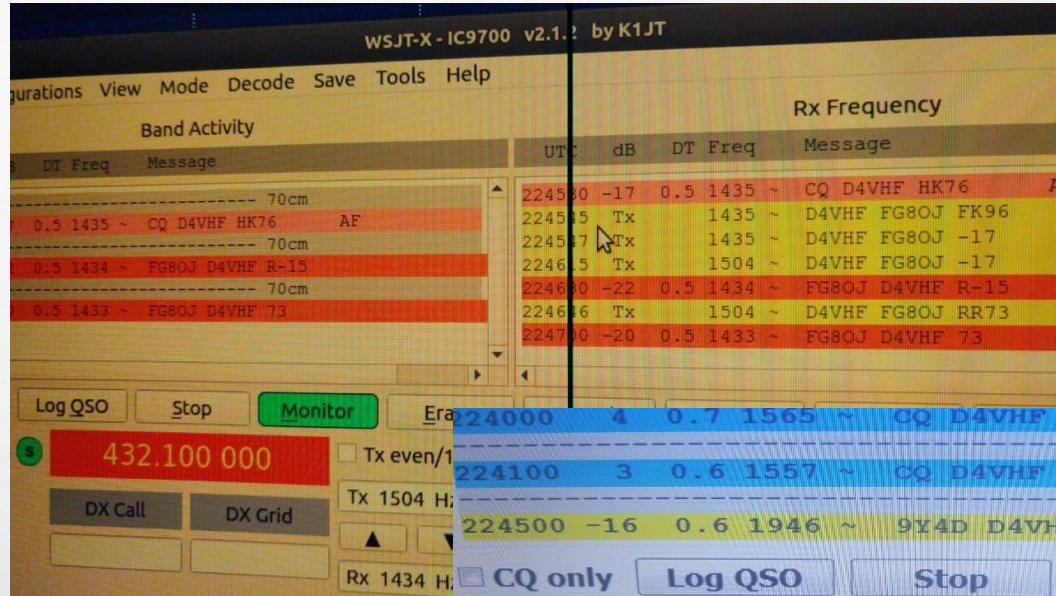

ATTIVITÀ COMPLEMENTARI: I COLPACCI DX IN 70CM