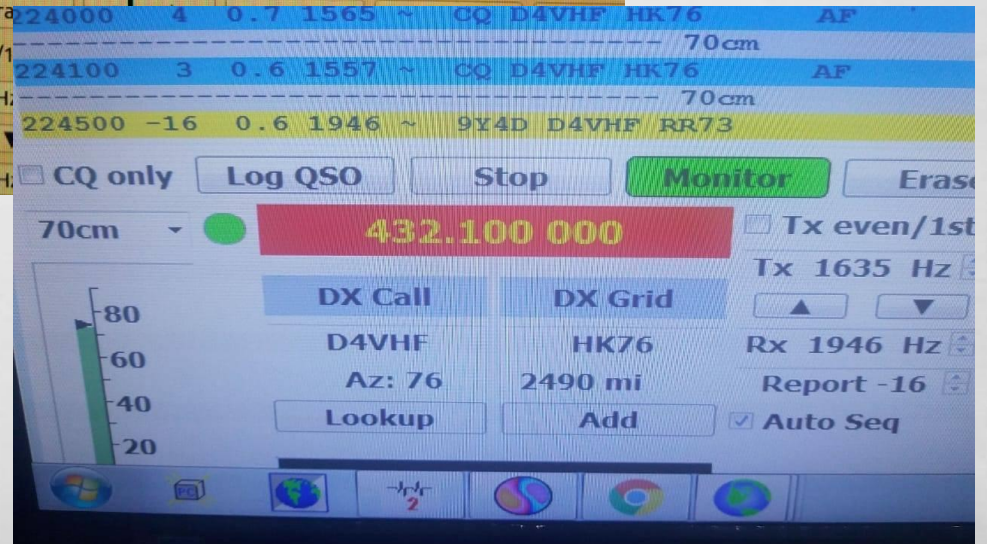

ATTIVITÀ COMPLEMENTARI: I COLPACCI DX IN 70CM